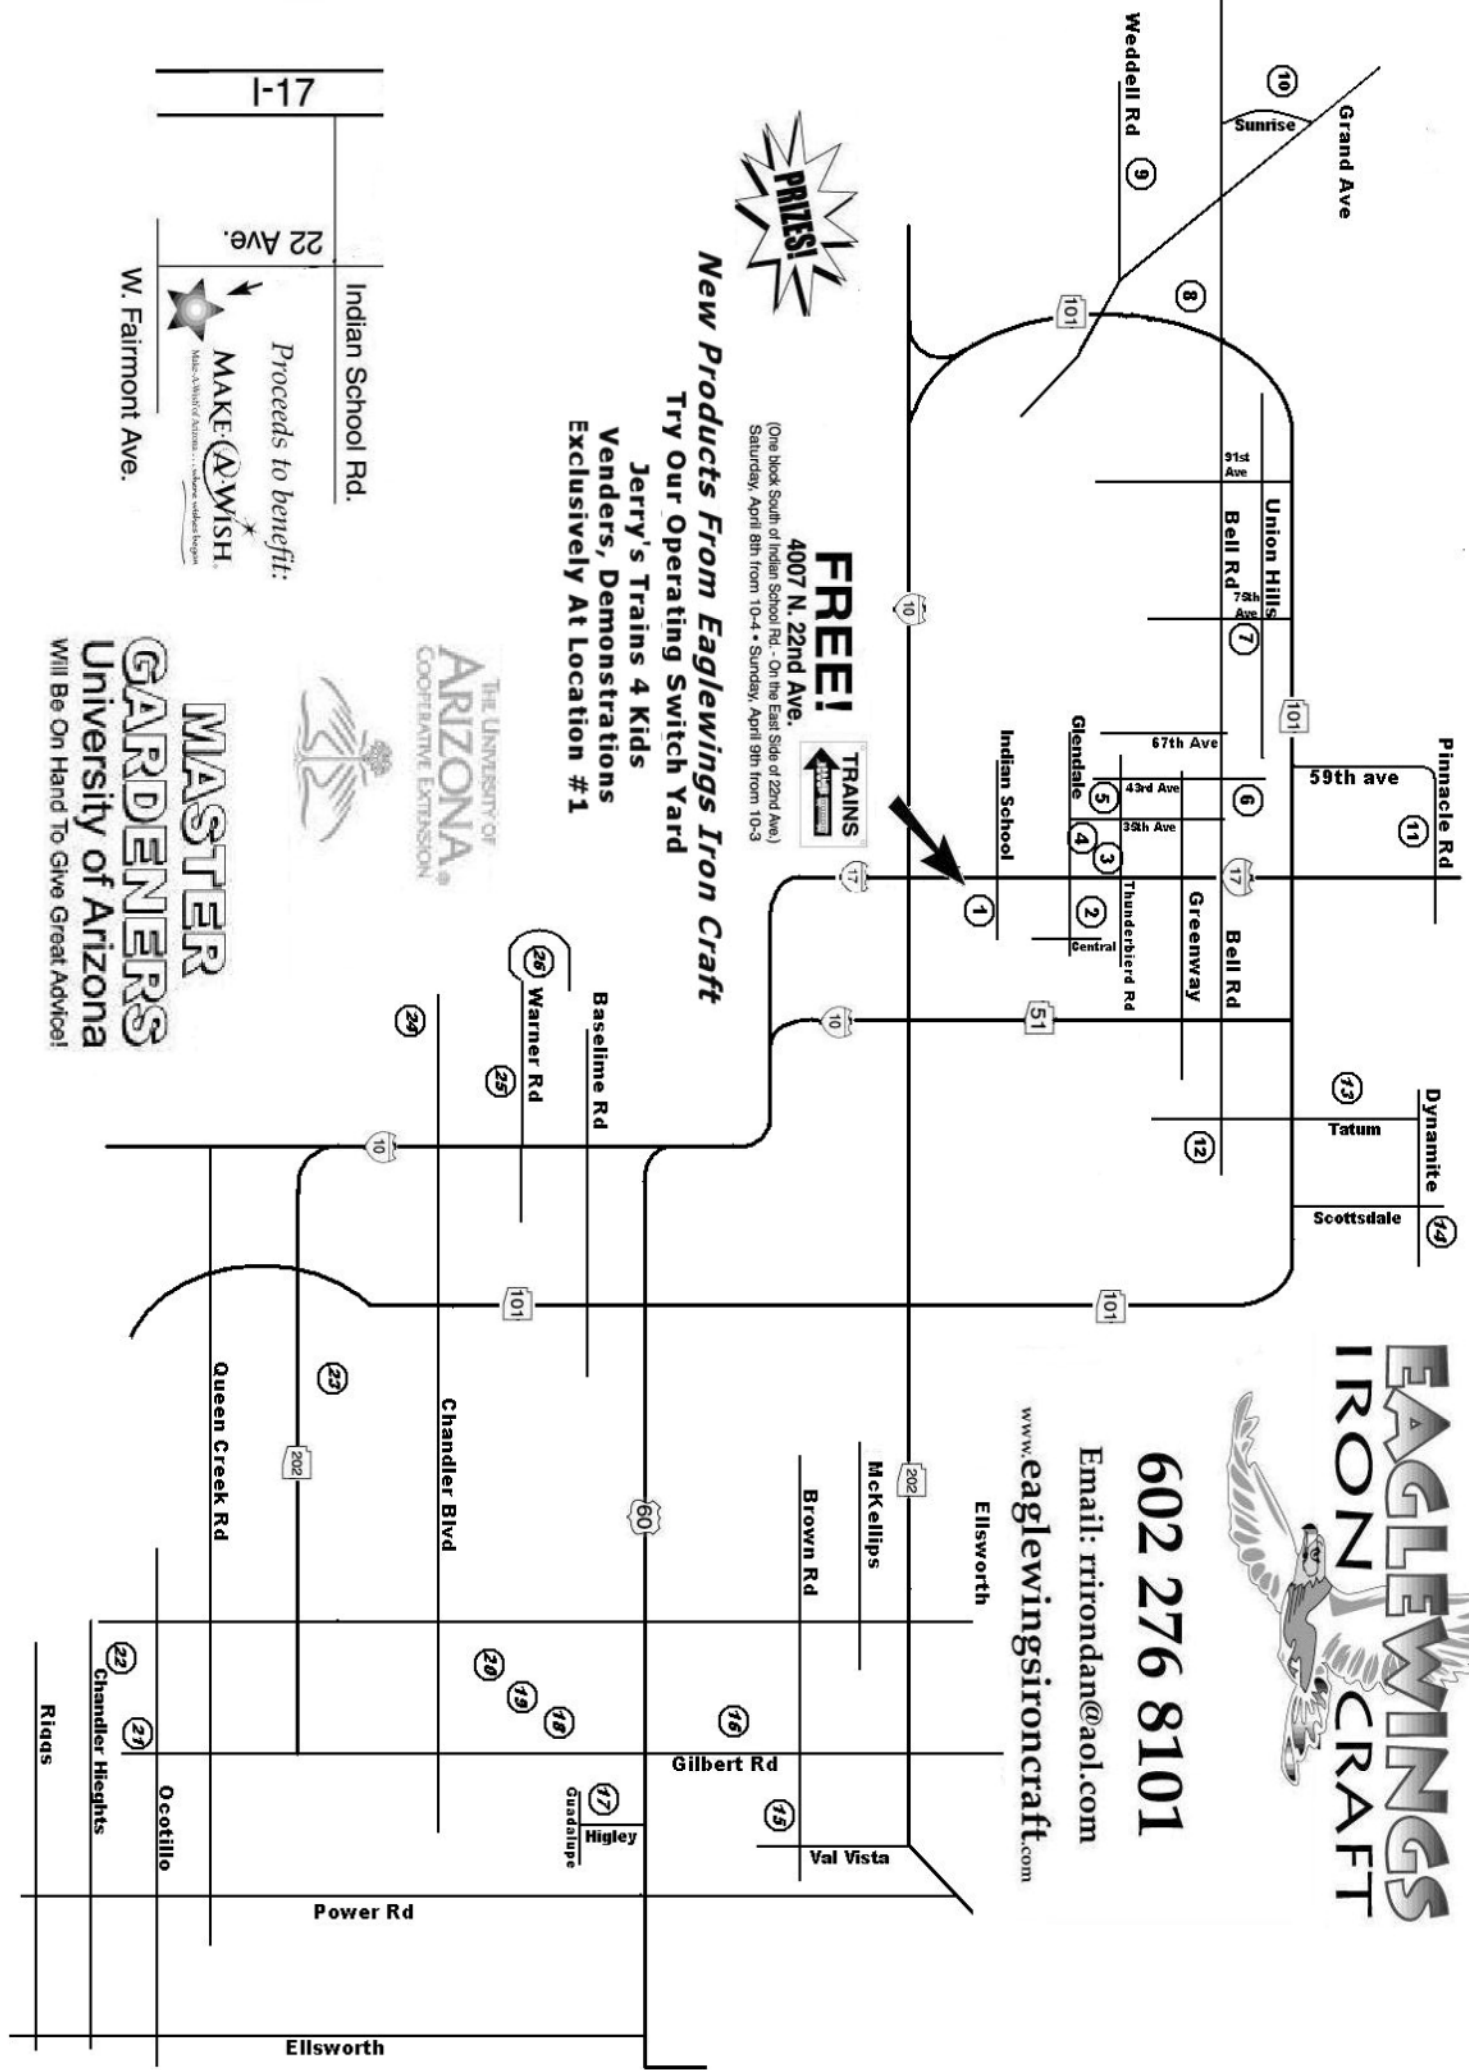

Val Vista

Higley  
Guadalupe

Power Rd

Ellsworth

Queen Creek Rd

Ocotillo

Chandler Hieghts

Riqags

## New Products From Eaglewings Iron Craft

Try Our Operating Switch Yard  
Jerry's Trains 4 Kids  
Venders, Demonstrations  
Exclusively At Location #1

**FREE!**

4007 N. 22nd Ave.  
(One block South of Indian School Rd. - On the East Side of 22nd Ave.)  
Saturday, April 8th from 10-4 • Sunday, April 9th from 10-3

### Garden Railroad Open House

How to enter:

- 1) Visit at least 10 layouts on the open house tour
- 2) Have each layout representative sign off on the numbered line below
- 3) Leave this form at the last layout with the representative - they will submit your form for inclusion in the raffle drawing