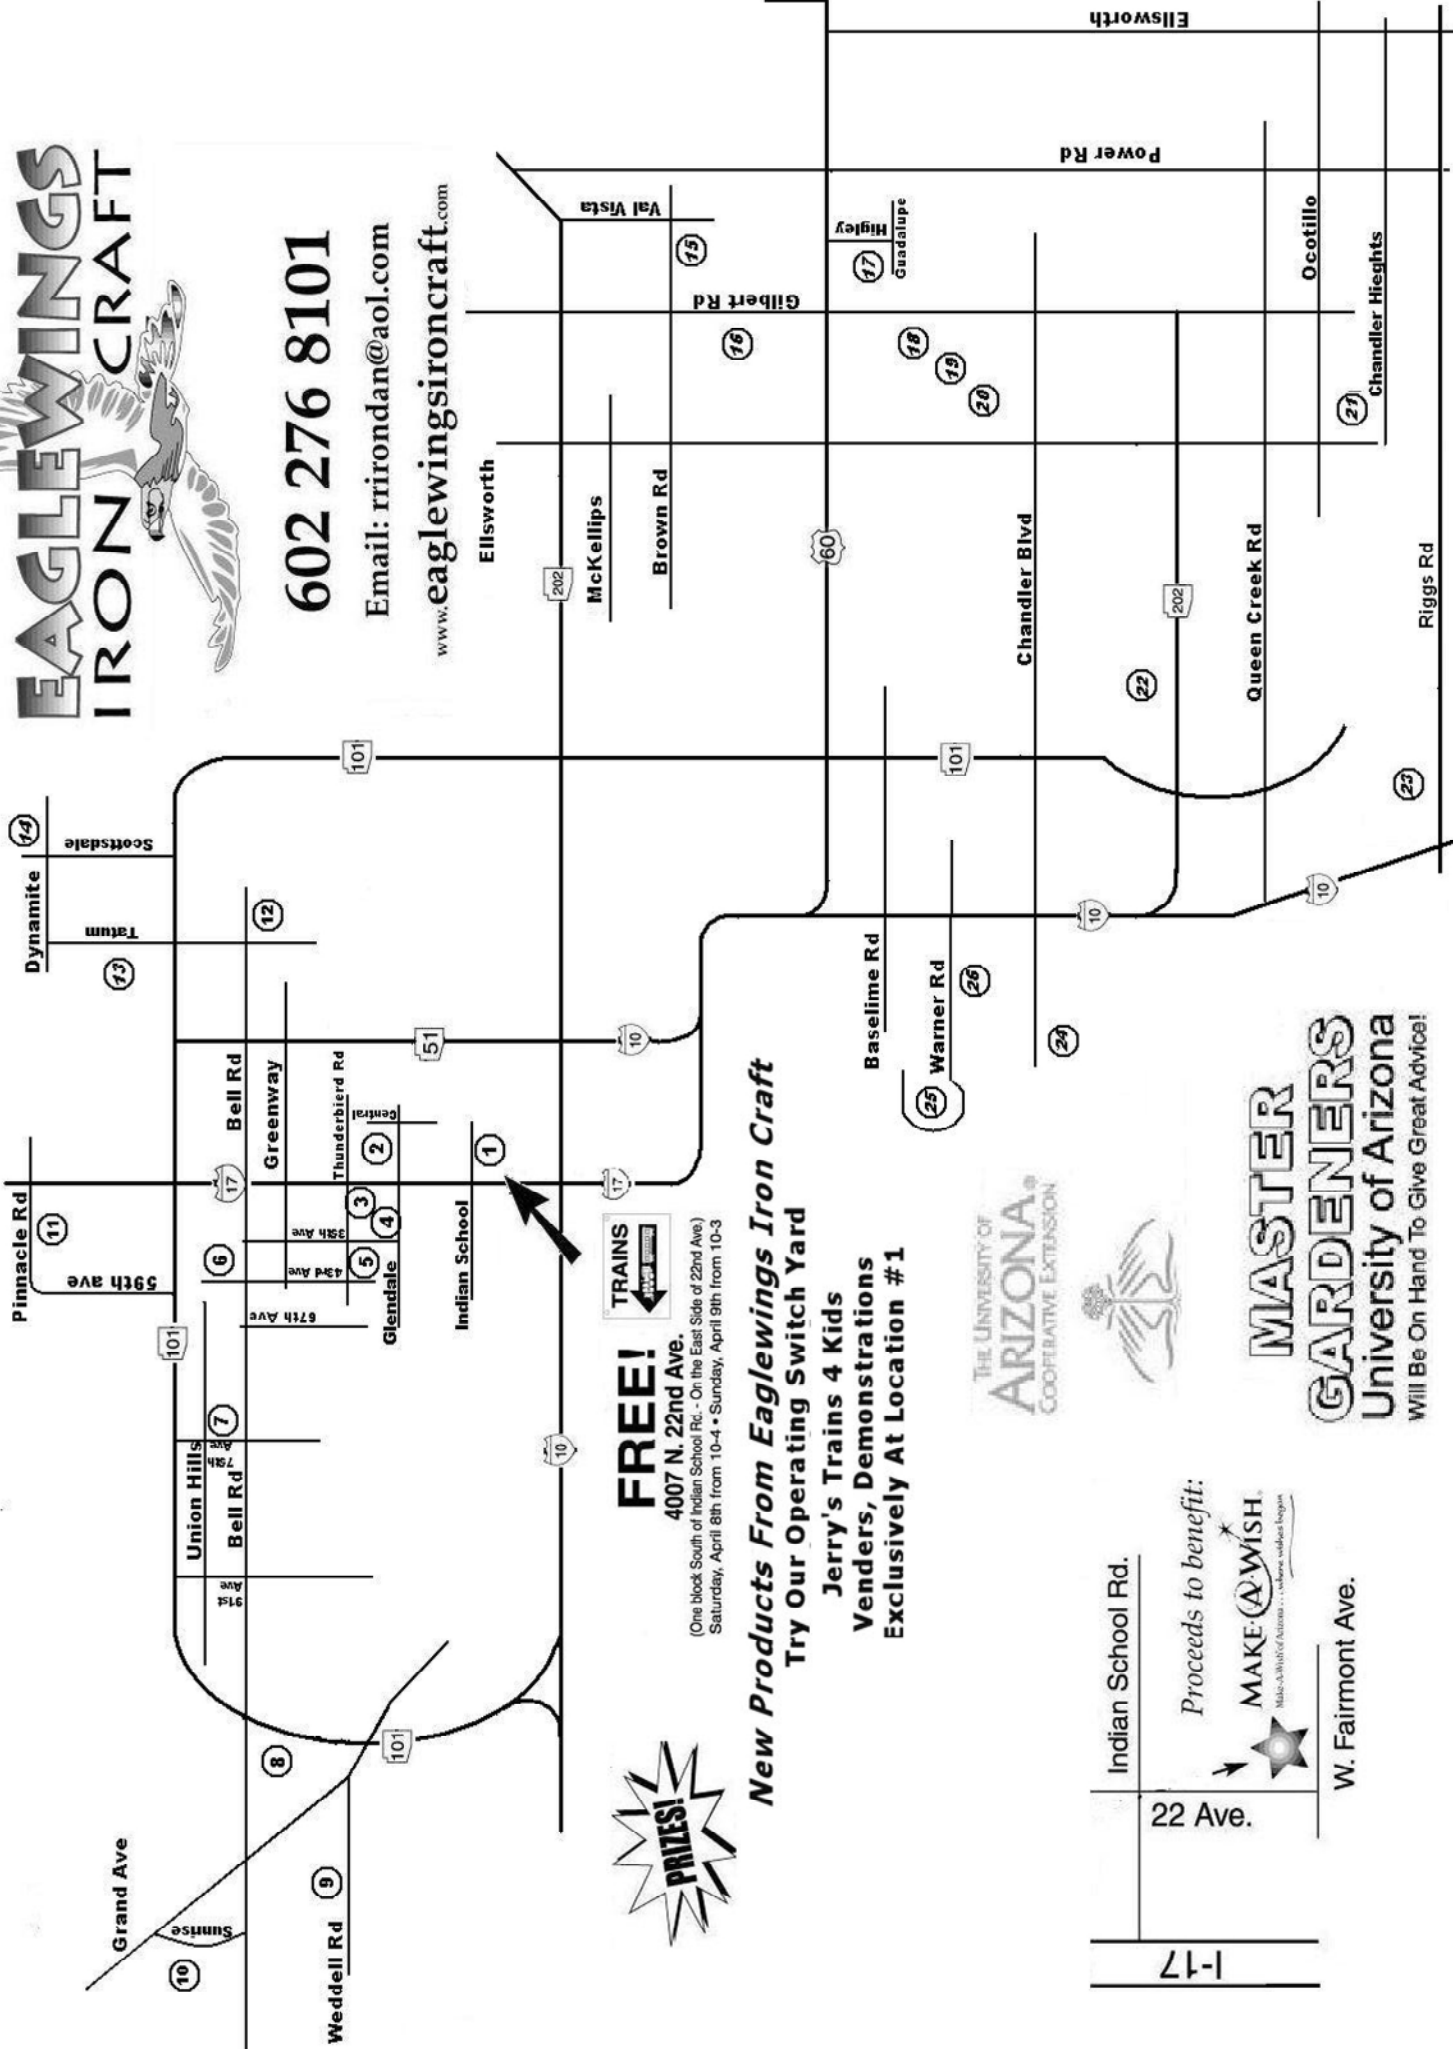

602 276 8101

Email: rrirondan@aol.com

www.eaglewingsironcraft.com

FREE!
4007 N. 22nd Ave.
(One block South of Indian School Hc. - On the East Side of 22nd Ave.)
 Saturday, April 8th from 10-4 • Sunday, April 9th from 10-3

New Products From Eaglewings Iron Craft
Try Our Operating Switch Yard
Jerry's Trains 4 Kids
Venders, Demonstrations
Exclusively At Location #1

Proceeds to benefit:

MASTER GARDENERS
University of Arizona
 Will Be On Hand To Give Great Advice!

Indian School Rd.
 22 Ave.
 W. Fairmont Ave.

Raffle Form

Eaglewings Iron Craft

Garden Railroad Open House

How to enter:

- 1) Visit at least 10 layouts on the open house tour
- 2) Have each layout representative sign off on the numbered line below
- 3) Leave this form at the last layout with the representative - they will submit your form for inclusion in the raffle drawing