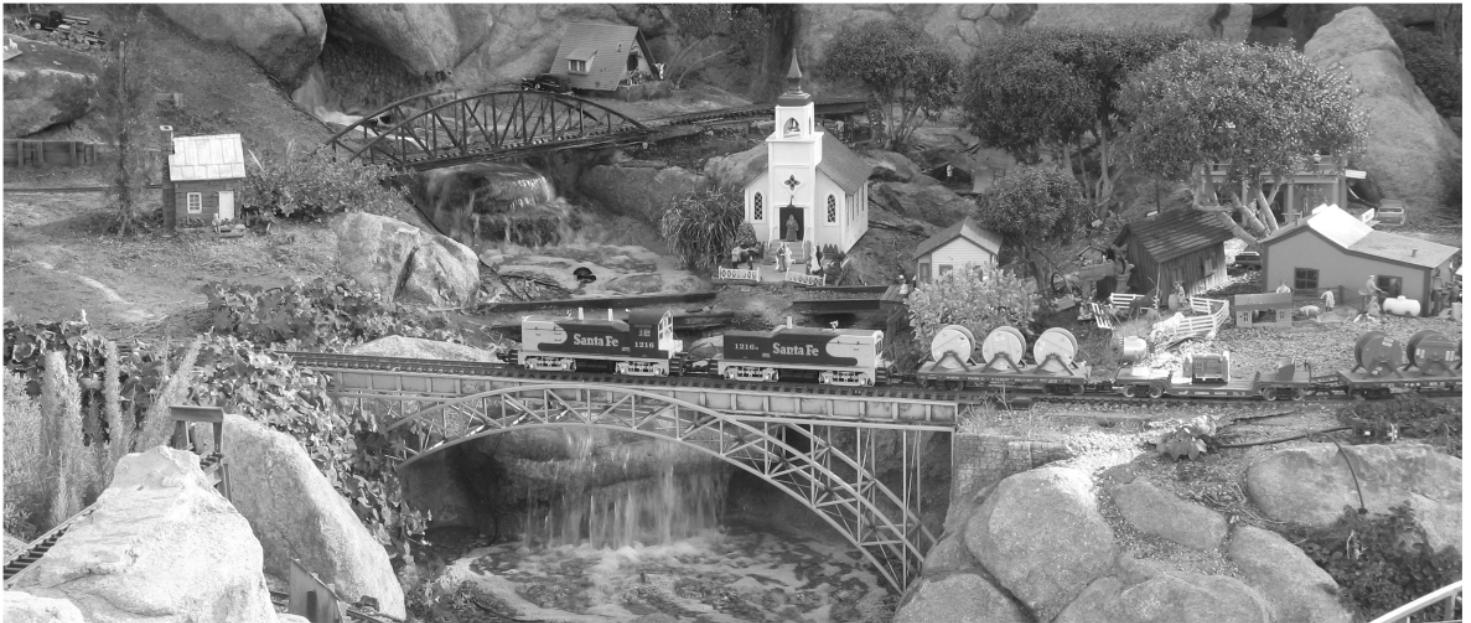

12th Garden Railroad Family Event

Come and walk among backyards filled with trains, cities and beautiful gardens.

Free Admission

Saturday, April 16th From 10am - 4pm
Sunday, April 17th From 10am - 3pm

Family Fun!
Kid's Activities

Tour more than 20 Train Layout Locations Valley Wide, all with free admission

Sponsored by

100% of Your Donations will benefit:

MAKE-A-WISH®

ARIZONA CHAPTER

Supporting a Military Family

Main Location:

Vendors and Kids activities