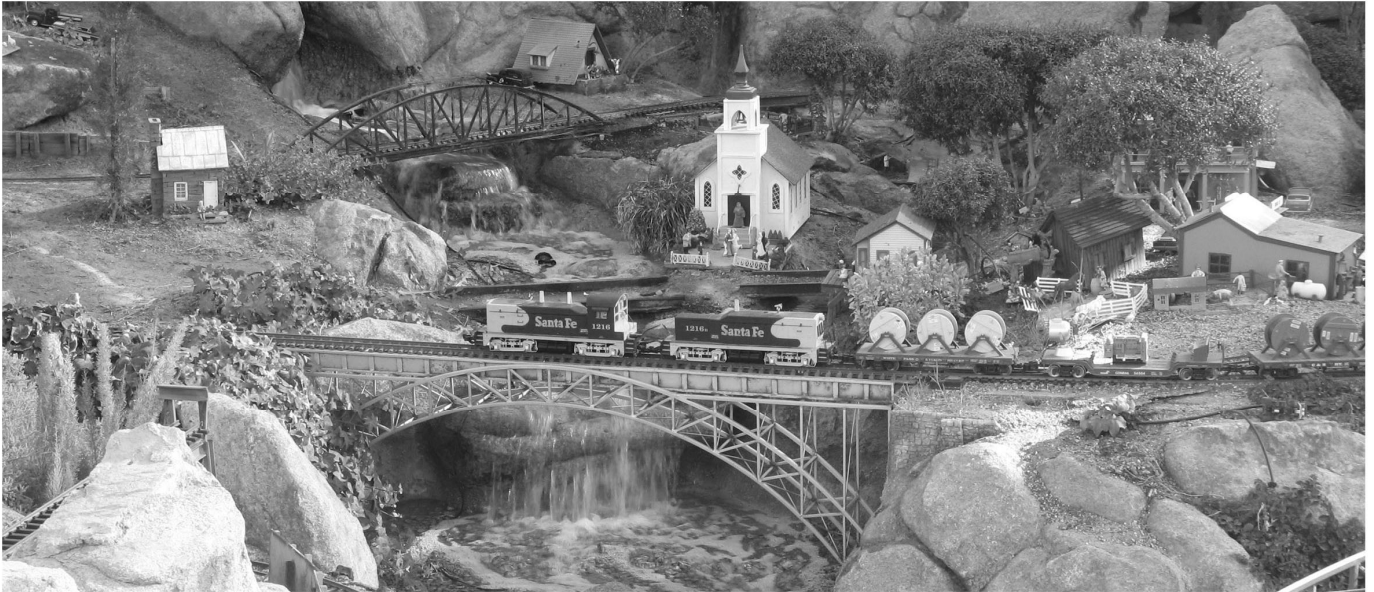

# 13th Garden Railroad Family Event

Come and walk among backyards filled with trains, cities and beautiful gardens.

Free Admission

Saturday, April 21st From 10am - 4pm  
Sunday, April 22nd From 10am - 3pm

Family Fun!  
Kid's Activities

All Donations benefit the Make-A-Wish Foundation® of Arizona

Tour more than 20 Train Layout Locations Valley Wide, all with free admission

Community Supporters

**TUTOR TIME**  
CHILD CARE / LEARNING CENTERS  
Bring in this flyer for one free Day! Expires 8-31-12