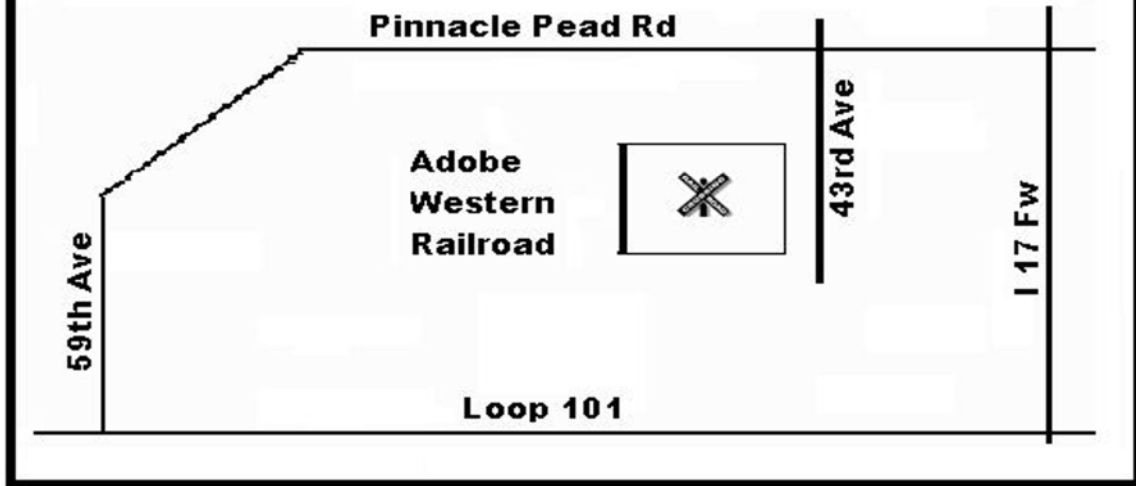

North Valley

11

Adobe Western Railroad (G-Scale RR)

1 1/2" Scale Rideable Train, HO & N Scale
Larry Hatch

602-206-6444 - sales@crimeye.com

Snort, Bear & Widget RR and Mining Company **Brian Casull**

14

7938 E. Las Piedras Way, Scottsdale, AZ 85262
480-536-8924 bhc8924@Earthlink.net
Saturday 14th 10am - 4pm