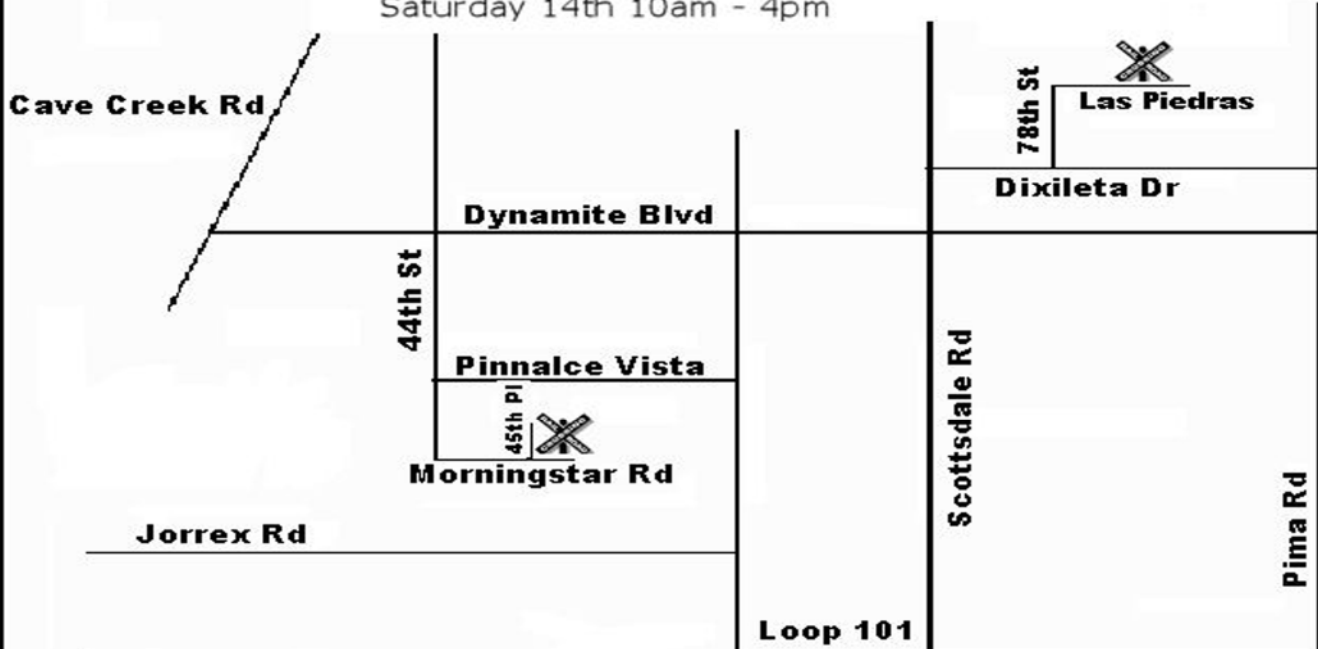

North Valley

11

Adobe Western Railroad (G-Scale RR)

1 1/2" Scale Rideable Train, HO & N Scale
Larry Hatch

602-206-6444 - sales@crimeye.com

Snort, Bear & Widget RR and Mining Company **Brian Casull**

14

7938 E. Las Piedras Way, Scottsdale, AZ 85262
480-536-8924 bhc8924@Earthlink.net
Saturday 14th 10am - 4pm

13

Phoenix, Albuquerque & Barstow **Paul Bartholomew**

26923 N. 45th Pl Cave Creek, AZ 85331
480-948-9493

Saturday 14th 10am - 4pm