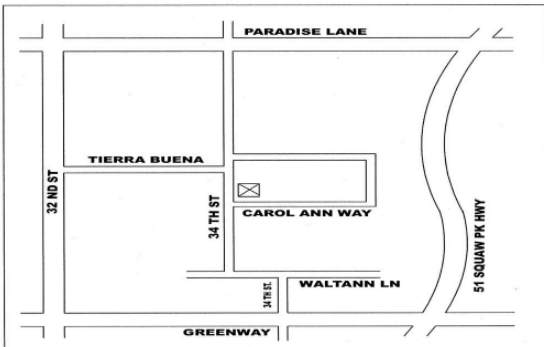

Larry Hatch #7
3402 E Carol Ann Way
Phoenix
Open Saturday 602-206-6444