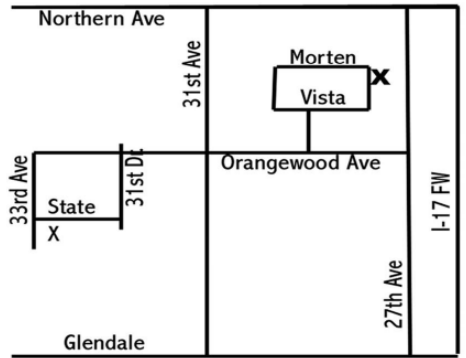

Shady Glenn RR #5
3235 W. State Ave
Phoenix
Open Saturday
602-841-7564