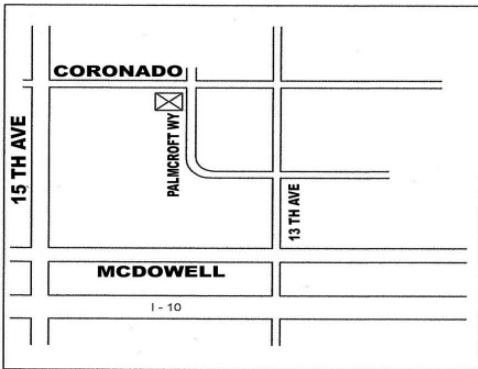

Phoenix - Scottsdale

Saturday 10AM to 4 PM

Sunday 10 AM to 3 PM

Main Location:
Wild Eagle RR #1
4002 N. 22nd Ave
Phoenix
Open Sat & Sun. 602-799-1356

Jack O'Callaghan #4
1644 Palmcroft, Phoenix
Open Sunday 602-271-9732