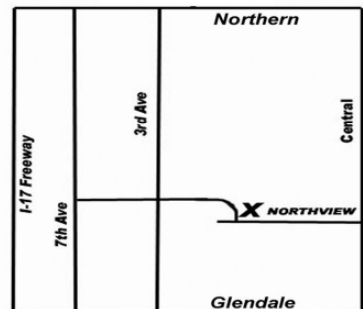

Kal Miller #6
118 W. Northview Ave
Phoenix
Open Sat. & Sun
602-725-3001