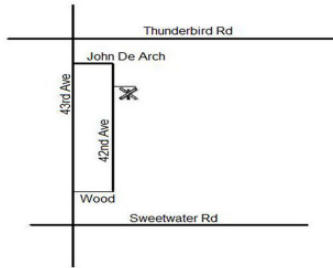

Phoenix - Scottsdale

Saturday 10AM to 4 PM

Sunday 10 AM to 3 PM

Main Location:
Wild Eagle RR #1
4002 N. 22nd Ave
Phoenix
Open Sat & Sun. 602-799-1356

Jack O'Callaghan #4
1644 Palmcroft, Phoenix
Open Sunday 602-271-9732

Larry Hatch #7
3402 E Carol Ann Way
Phoenix
Open Saturday 602-206-6444

Shady Glenn RR #5
3235 W. State Ave
Phoenix
Open Saturday
602-841-7564

Gene Frank #3
4134 W. Pershing Ave
Phoenix
Open Sat & Sun. 602-866-2014