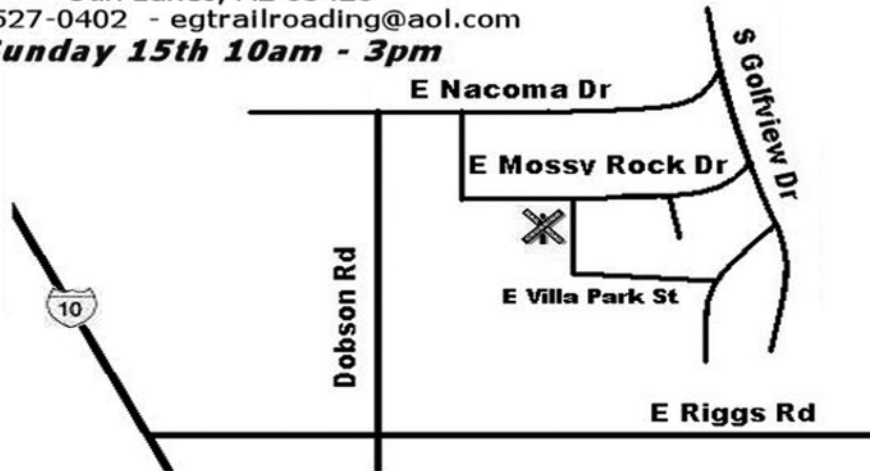

# South Valley

23

**Ennis and Marcia Thompson**

9636 E. Mossy Rock Dr

Sun Lakes, AZ 85428

602-527-0402 - egtrailroading@aol.com

**Sunday 15th 10am - 3pm**

25